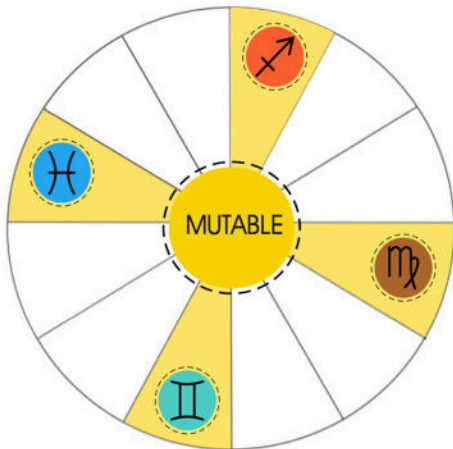

# MODALITIES

• Three groups of 4 signs each

– **Cardinal**

*Aries, Cancer, Libra, Capricorn*

– **Fixed**

*Taurus, Leo, Scorpio, Aquarius*

– **Mutable**

*Gemini, Virgo, Sagittarius, Pisces*

• Describe **general approach to getting things done**

**CARDINAL** signs

- ♈ Aries
- ♋ Cancer
- ♎ Libra
- ♏ Capricorn

Characteristics of **CARDINAL** Signs

- Initiators
- Impatient
- Keep things moving forward

**FIXED** signs

- ♉ Taurus
- ♌ Leo
- ♏ Scorpio
- ♊ Aquarius

Characteristics of **FIXED** Signs

- Builders
- Managers
- Keep things going

**MUTABLE** signs

- ♊ Gemini
- ♍ Virgo
- ♐ Sagittarius
- ♓ Pisces

Characteristics of **MUTABLE** Signs