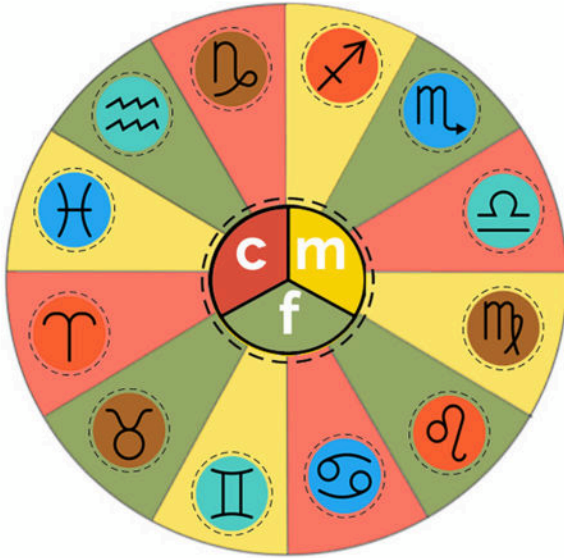

# MODALITIES

• Three groups of 4 signs each

– **Cardinal**

*Aries, Cancer, Libra, Capricorn*

– **Fixed**

*Taurus, Leo, Scorpio, Aquarius*

– **Mutable**

*Gemini, Virgo, Sagittarius, Pisces*

• Describe **general approach to getting things done**

**CARDINAL** signs

- ♈ Aries
- ♋ Cancer
- ♎ Libra
- ♏ Capricorn

Characteristics of **CARDINAL** Signs

- Initiators
- Impatient
- Keep things moving forward

**FIXED** signs

- ♉ Taurus
- ♌ Leo
- ♏ Scorpio
- ♊ Aquarius

Characteristics of **FIXED** Signs

- Builders
- Managers
- Keep things going

**MUTABLE** signs

- ♊ Gemini
- ♍ Virgo
- ♐ Sagittarius
- ♓ Pisces

Characteristics of **MUTABLE** Signs