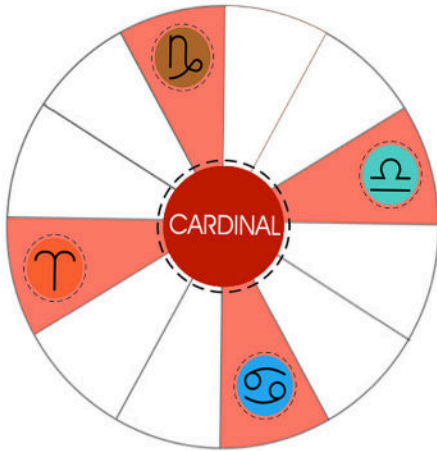

# MODALITIES

• Three groups of 4 signs each

– **Cardinal**

*Aries, Cancer, Libra, Capricorn*

– **Fixed**

*Taurus, Leo, Scorpio, Aquarius*

– **Mutable**

*Gemini, Virgo, Sagittarius, Pisces*

• Describe **general approach to getting things done**

**CARDINAL** signs

- ♈ Aries
- ♋ Cancer
- ♎ Libra
- ♏ Capricorn

Characteristics of **CARDINAL** Signs

- Initiators
- Impatient
- Keep things moving forward

**FIXED** signs

- ♉ Taurus
- ♌ Leo
- ♏ Scorpio
- ♊ Aquarius

Characteristics of **FIXED** Signs

- Builders
- Managers
- Keep things going

**MUTABLE** signs

- ♊ Gemini
- ♍ Virgo
- ♐ Sagittarius
- ♓ Pisces

Characteristics of **MUTABLE** Signs