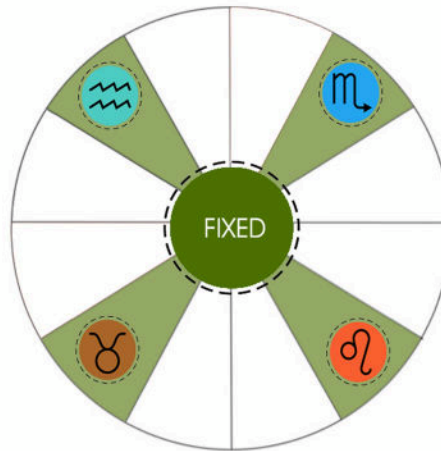

# MODALITIES

• Three groups of 4 signs each

– **Cardinal**

*Aries, Cancer, Libra, Capricorn*

– **Fixed**

*Taurus, Leo, Scorpio, Aquarius*

– **Mutable**

*Gemini, Virgo, Sagittarius, Pisces*

• Describe **general approach to getting things done**

**CARDINAL** signs

- ♈ Aries
- ♋ Cancer
- ♎ Libra
- ♏ Capricorn

Characteristics of **CARDINAL** Signs

- Initiators
- Impatient
- Keep things moving forward

**FIXED** signs

- ♉ Taurus
- ♌ Leo
- ♏ Scorpio
- ♊ Aquarius

Characteristics of **FIXED** Signs

- Builders
- Managers
- Keep things going

**MUTABLE** signs

- ♊ Gemini
- ♍ Virgo
- ♐ Sagittarius
- ♓ Pisces

Characteristics of **MUTABLE** Signs